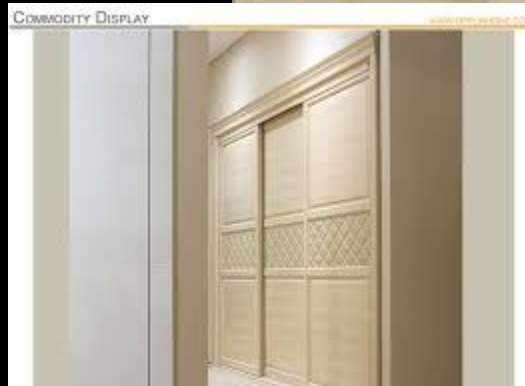

Shilpainteriorordesigner

Shilpa Maheshwari

T.V unit & detailing

Wardrobe

For ref

For Ref

Door detail

Door

Curtain

Detail false ceiling

Wall paneling

Chart Board

MATERIAL BOARD

PLAN

Plan