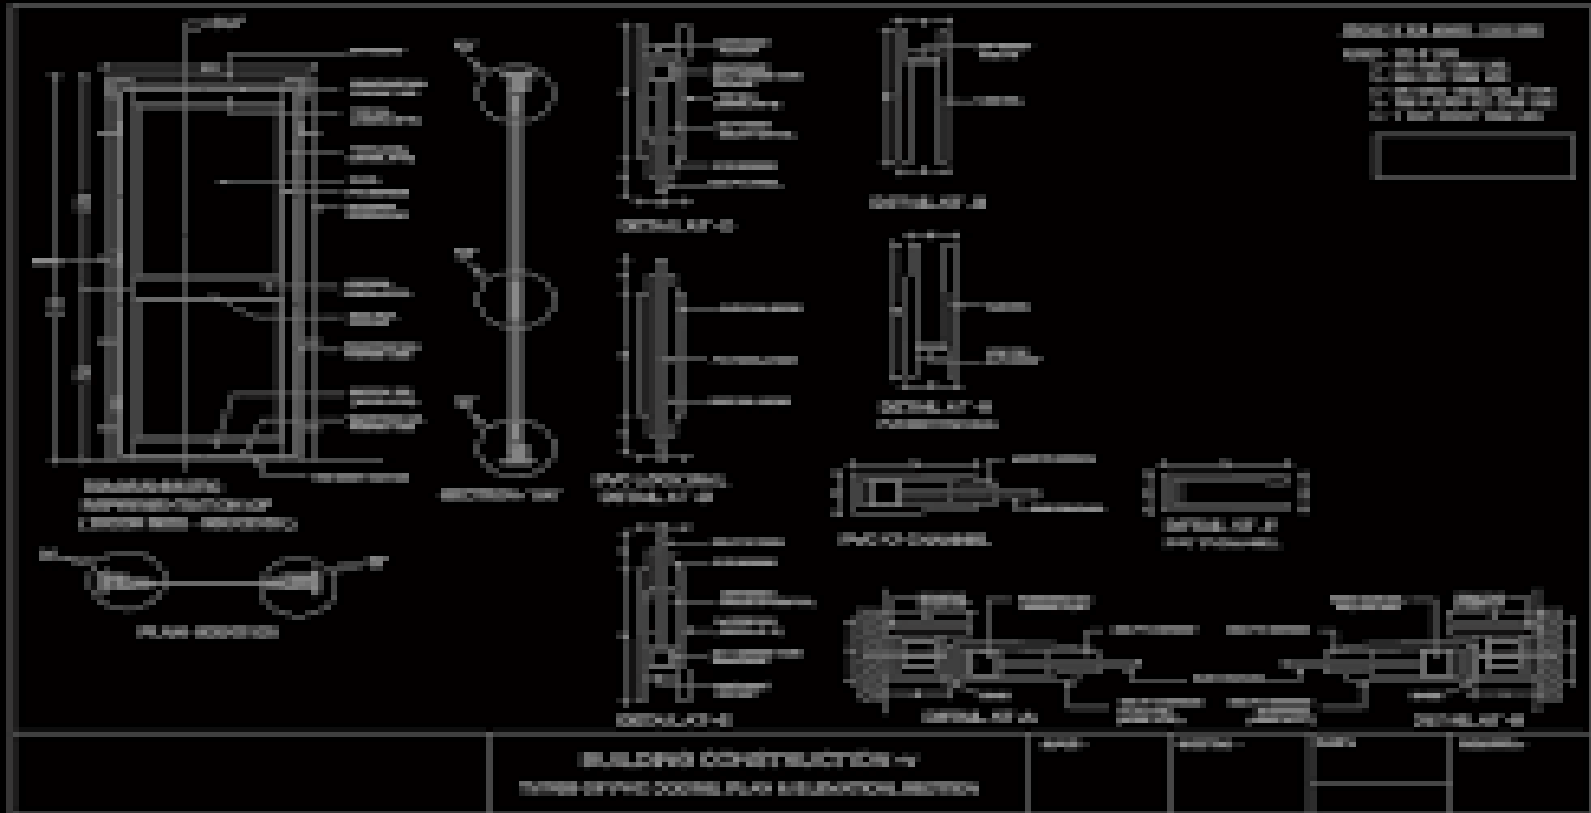

Shilpainteriorordesigner

Shilpa Maheshwari

T.V unit & detailing

Wardrobe

For ref

For Ref

Door detail

Door

Curtain

Detail false ceiling

Wall paneling

Chart Board

MATERIAL BOARD

PLAN

Plan