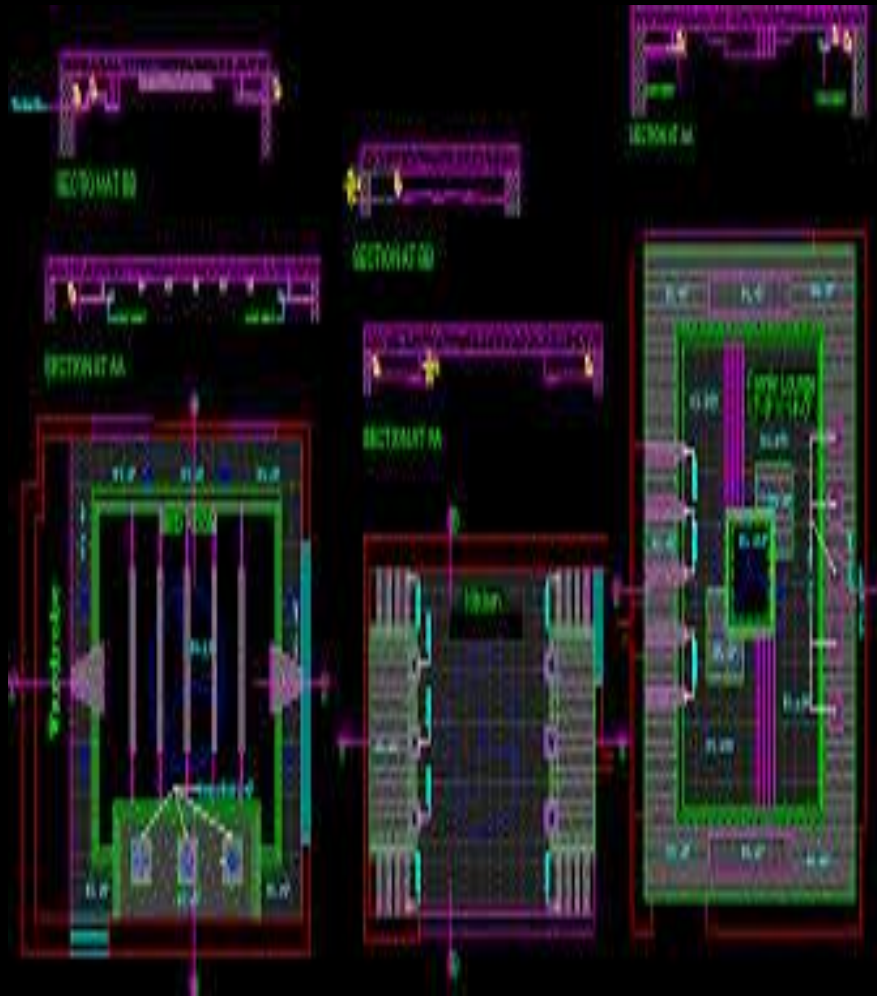

Shilpainteriorordesigner

Shilpa Maheshwari

T.V unit & detailing

Wardrobe

For ref

For Ref

Door detail

Door

Curtain

Detail false ceiling

Wall paneling

Chart Board

MATERIAL BOARD

PLAN

Plan