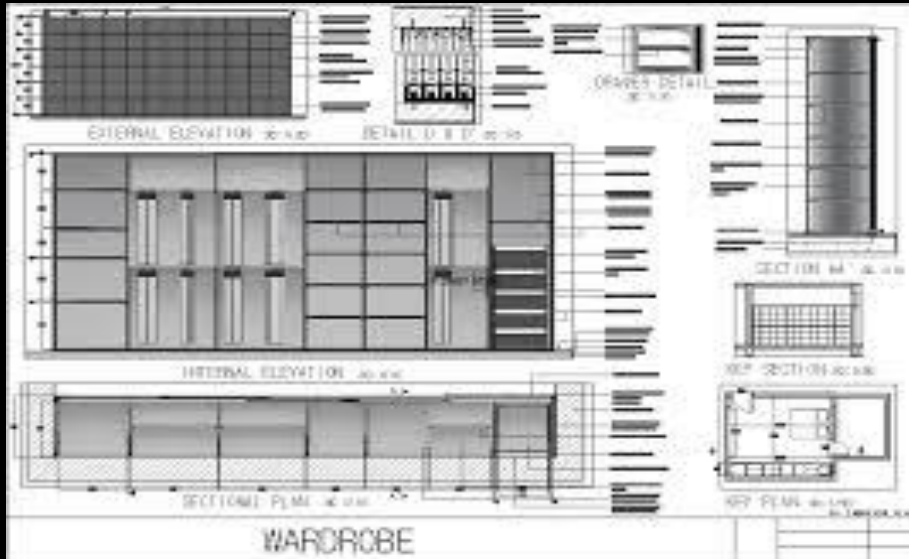

Shilpainteriorordesigner

Shilpa Maheshwari

T.V unit & detailing

Wardrobe

For ref

For Ref

Door detail

Door

Curtain

Detail false ceiling

Wall paneling

Chart Board

MATERIAL BOARD

PLAN

Plan