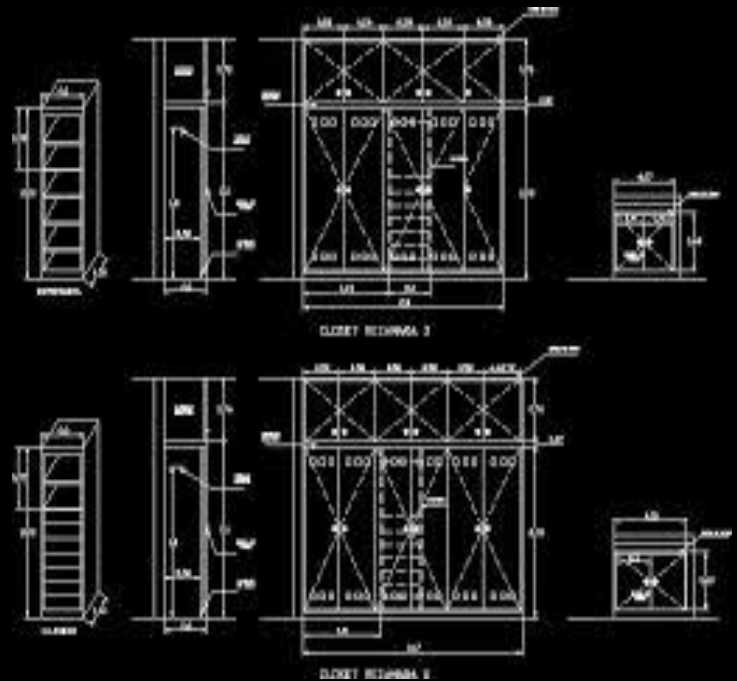

Shilpainteriorordesigner

Shilpa Maheshwari

T.V unit & detailing

Wardrobe

For ref

For Ref

Door detail

Door

Curtain

Detail false ceiling

Wall paneling

Chart Board

MATERIAL BOARD

PLAN

Plan